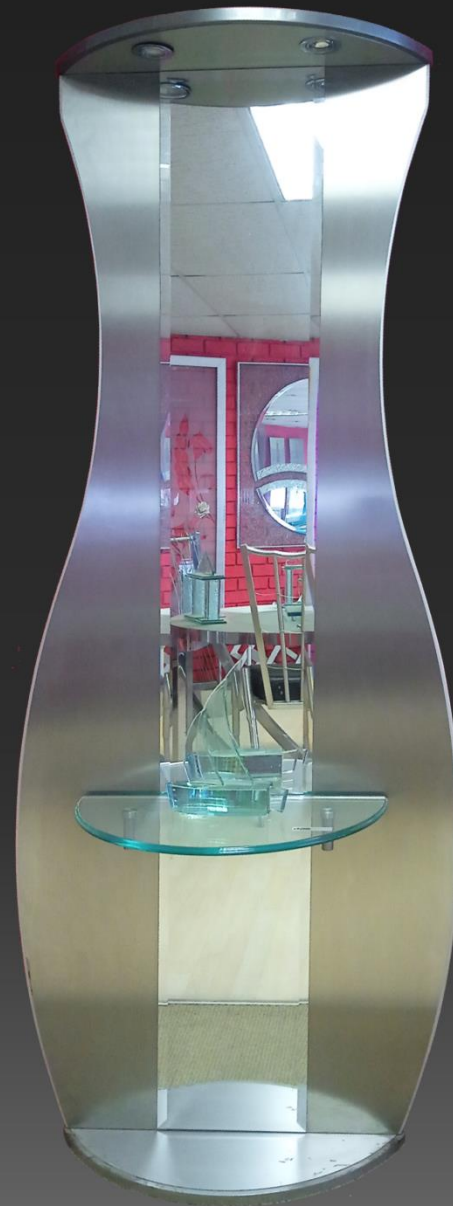

M' LADY

An embodiment of grace and function, this bevelled mirror curves symbolic of a ballerina mid-pirouette. Stainless steel backing adds resilience and modernity accommodating a bevelled edge mirror fusing the elements of class, function and style, whilst the 10mm SABS-approved crescent glass shelf suspends elegance in motion—bathed in subtle, ambient light.

#DesignerMirror
#FunctionalElegance
#BeveledLuxury
#FormMeetsFunction