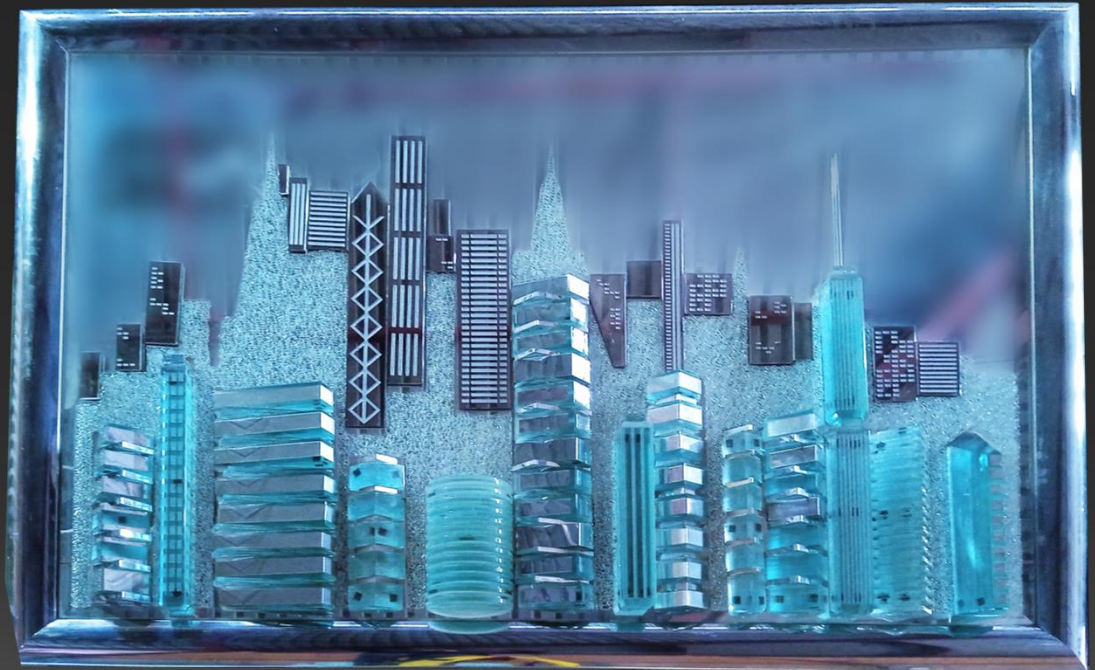

With over 40 years of heritage, Dilano Design stands as a global name in glass and stainless steel art. We don't follow trends. We forge legacies.

EIFEL TOWER

A towering tribute to one of the world's most iconic structures—this 1.8m poly-acrylic sculpture pays to both homage and reinvention. Precision-cut and internally lit, it transforms light into language. A beacon of romance, structure, and ambition, rendered in luminous form. This is Paris through the lens of modern luxury.

#EiffelInGlass
#IlluminatedElegance
#SculpturalLandmark
#ParisianPrestige

MANHATTAN SKYLINE

A tribute to urban majesty, this unique masterpiece realized and hand crafted over a period of 9 months with 5 of our finest artisans, it captures the electric heartbeat of New York's skyline in multi-faceted sculpted glass. Each silhouette is a monument to ambition, cast in clarity and shadow—where the art of cityscape meets the soul of cosmopolitan life.

#UrbanElegance
#GlassSkyline
#ManhattanVibes
#LuxuryCityArt

DRAGON

An ode to Ancient Japanese philosophy and Eastern mythology, this hand-carved floated Japanese dragon emerges with fierce grace—etched into glass with delicate mastery. Wabi-sabi imperfections render it timeless, a one-off legacy piece that whispers salient power, patience, Perseverance and precision.

#WaterArt
#GlassInstallation
#ElementalLuxury
#ArchitecturalDesign

EARTH ELEMENTS / TERRA VIVA

Rooted in the raw energy of the natural world, this composition blends earthy textures and forms to evoke a living landscape. Each element represents a grounded force—earth, stone, reflection—merged into one timeless artwork.