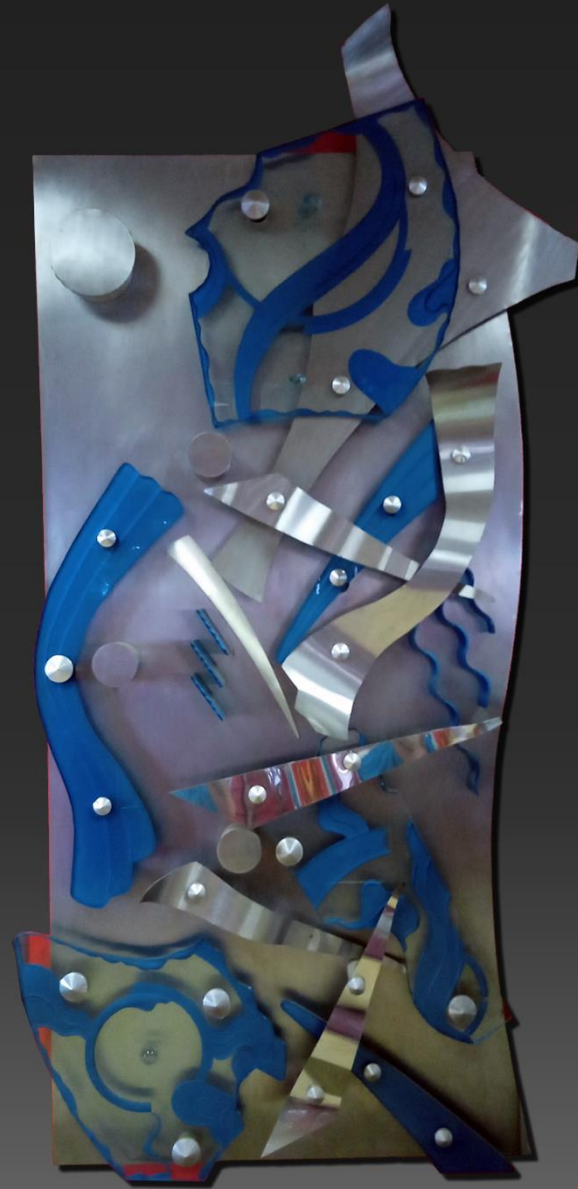

RECLAMATION

What was once discarded has become a revelation. This sculptural work fuses scrap stainless steel, glass, and mirror into a fluid fusion of resilience, passion, pain and reinvention of self. Reclamation isn't just the medium—it's the message.

#ReclaimedArt
#IndustrialElegance
#SustainableLuxury
#BeautyFromScrap