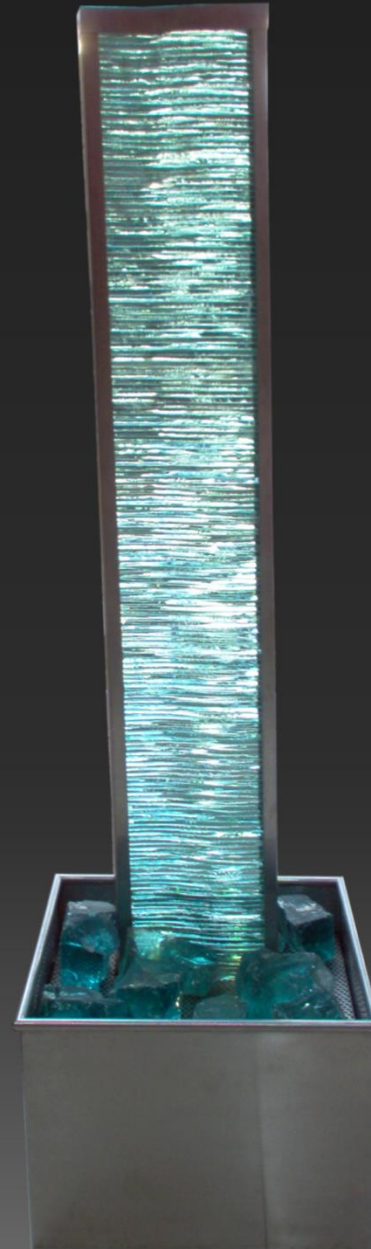

RIPPLED WATER FEATURE

Inspired by the elemental flow of nature, this rippled installation transforms water into sculpture. Precision-engineered glass mimics the rhythm of cascading waves, offering a meditative focal point that blends architecture with serenity. Complimenting the same are concealed spotlight in the catchment area creating a subtle visual effect,

#WaterArt
#GlassInstallation
#ElementalLuxury
#ArchitecturalDesign