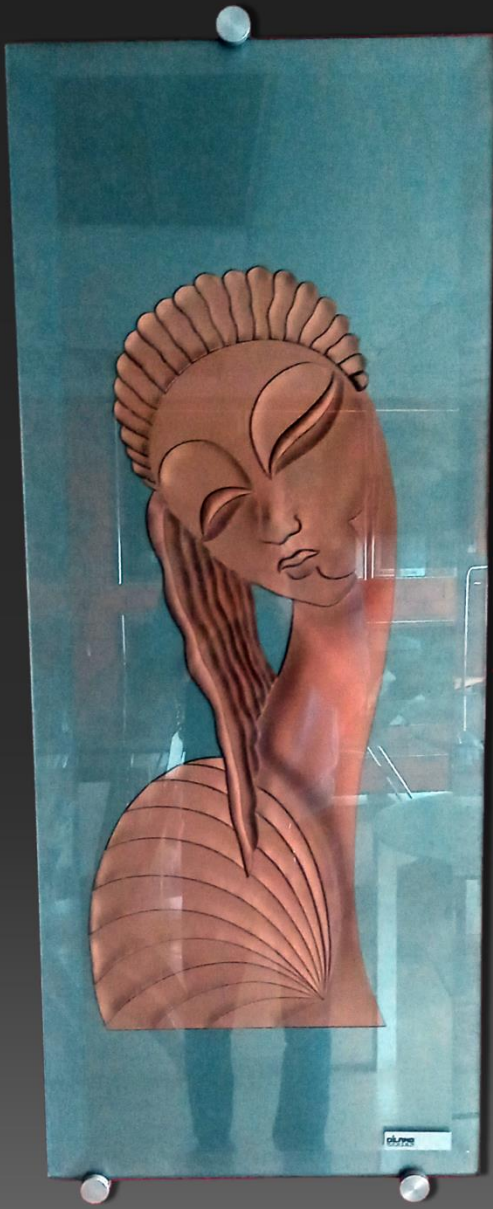

#EiffelInGlass
#IlluminatedElegance
#SculpturalLandmark
#ParisianPrestige

MANHATTAN SKYLINE

A tribute to urban majesty, this unique masterpiece realized and hand crafted over a period of 9 months with 5 of our finest artisans, it captures the electric heartbeat of New York's skyline in multi-faceted sculpted glass. Each silhouette is a monument to ambition, cast in clarity and shadow—where the art of cityscape meets the soul of cosmopolitan life.

#ReclaimedArt
#IndustrialElegance
#SustainableLuxury
#BeautyFromScrap

BACK-LIT NATURES MIRROR

ISIHLANGU: THE ZULU SHIELD

A reimagining of the iconic isiZulu tribe icon, this glass-crafted piece features the shield, assegai and knob-kierie which embodies strength, resilience, heritage, and identity. Rendered with precise curvature and clean lines, it honours ancestral legacy while projecting a modern aesthetic. Fragile yet unbreakable in spirit, this is cultural symbolism elevated into contemporary art.

#ZuluHeritage
#CulturalElegance
#ShieldOfGlass
#ModernTradition

MAJESTIC ASCENT

Where Eagles dare.

A soaring eagle, hand carved and immortalized in gold antique veined mirror, symbolic of clarity, courage, and upward momentum. This piece mirrors not only form, but spirit. An emblem of freedom rising with precision and poise.

#EagleInFlight

#ReflectedPower

#GlassSymbolism

#AviatorElegance

#WhereEaglesDare

BRONZE LADY DISPLAY

RIPPLED WATER FEATURE

Inspired by the elemental flow of nature, this rippled installation transforms water into sculpture. Precision-engineered glass mimics the rhythm of cascading waves, offering a meditative focal point that blends architecture with serenity. Complimenting the same are concealed spotlight in the catchment area creating a subtle visual effect,