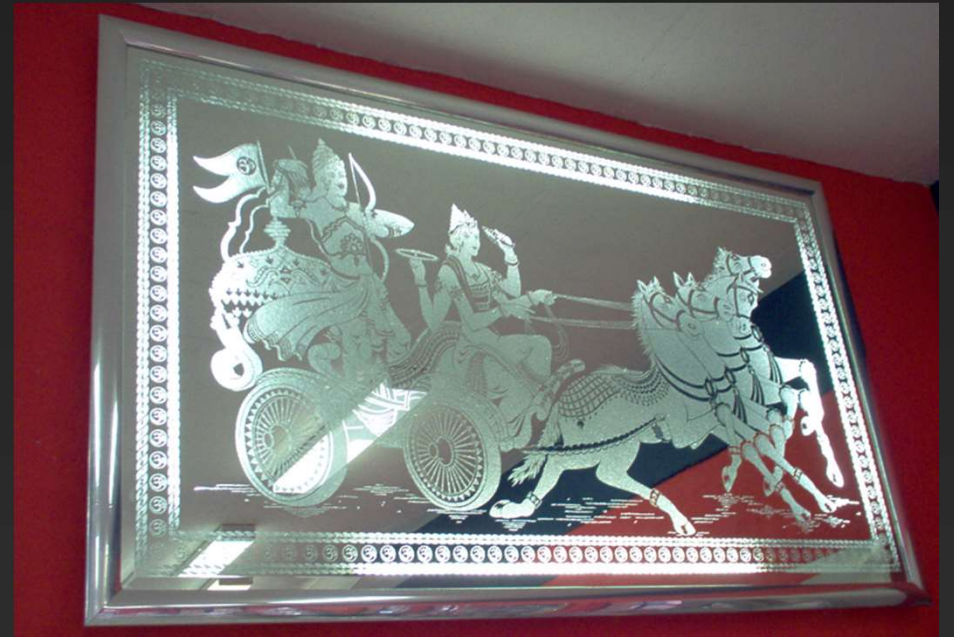

2025

DILANO DESIGN

DIETYS CATALOGUE

THE LORD GANESHA
HAND CARVED AND
AIRBRUSHED IN GOLD,
COPPER AND SILVER.

THE LORD GANESHA
HAND CARVED AND
AIRBRUSHED IN NATURAL.

ORIENTAL LADY
CARVED ORIENTAL LADY
AIRBRUSHED IN A FUSION OF
COLOURS

LORD SHIVA

AIRBRUSHED ONTO STAINLESS
STEEL WITH SATIN SILVER
FRAME.

WORLD CLASS ONE OFF
ORIGINAL AIRBRUSHED IN
CHARCOAL TONES

3D CARVED ORIENTAL LADY
WITH LOTUS FLOWER

AUM MIRROR FEATURE

3D CARVED AUM GARNESHA
THEME AIRBRUSHED IN
NATURAL

THE RATH

CAPTURED WITH MAXIMUM
DEFINITION, DETAIL AND DESIGN
CASCADING AUM BORDERS
ENHANCED WITH CONCEALED
L.E.D. ILLUMINATION AND
CRUSHED GLASS EFFECTS.

STAINLESS STEEL AKSHER
DERI MINIATURE TEMPLES (3x
available)